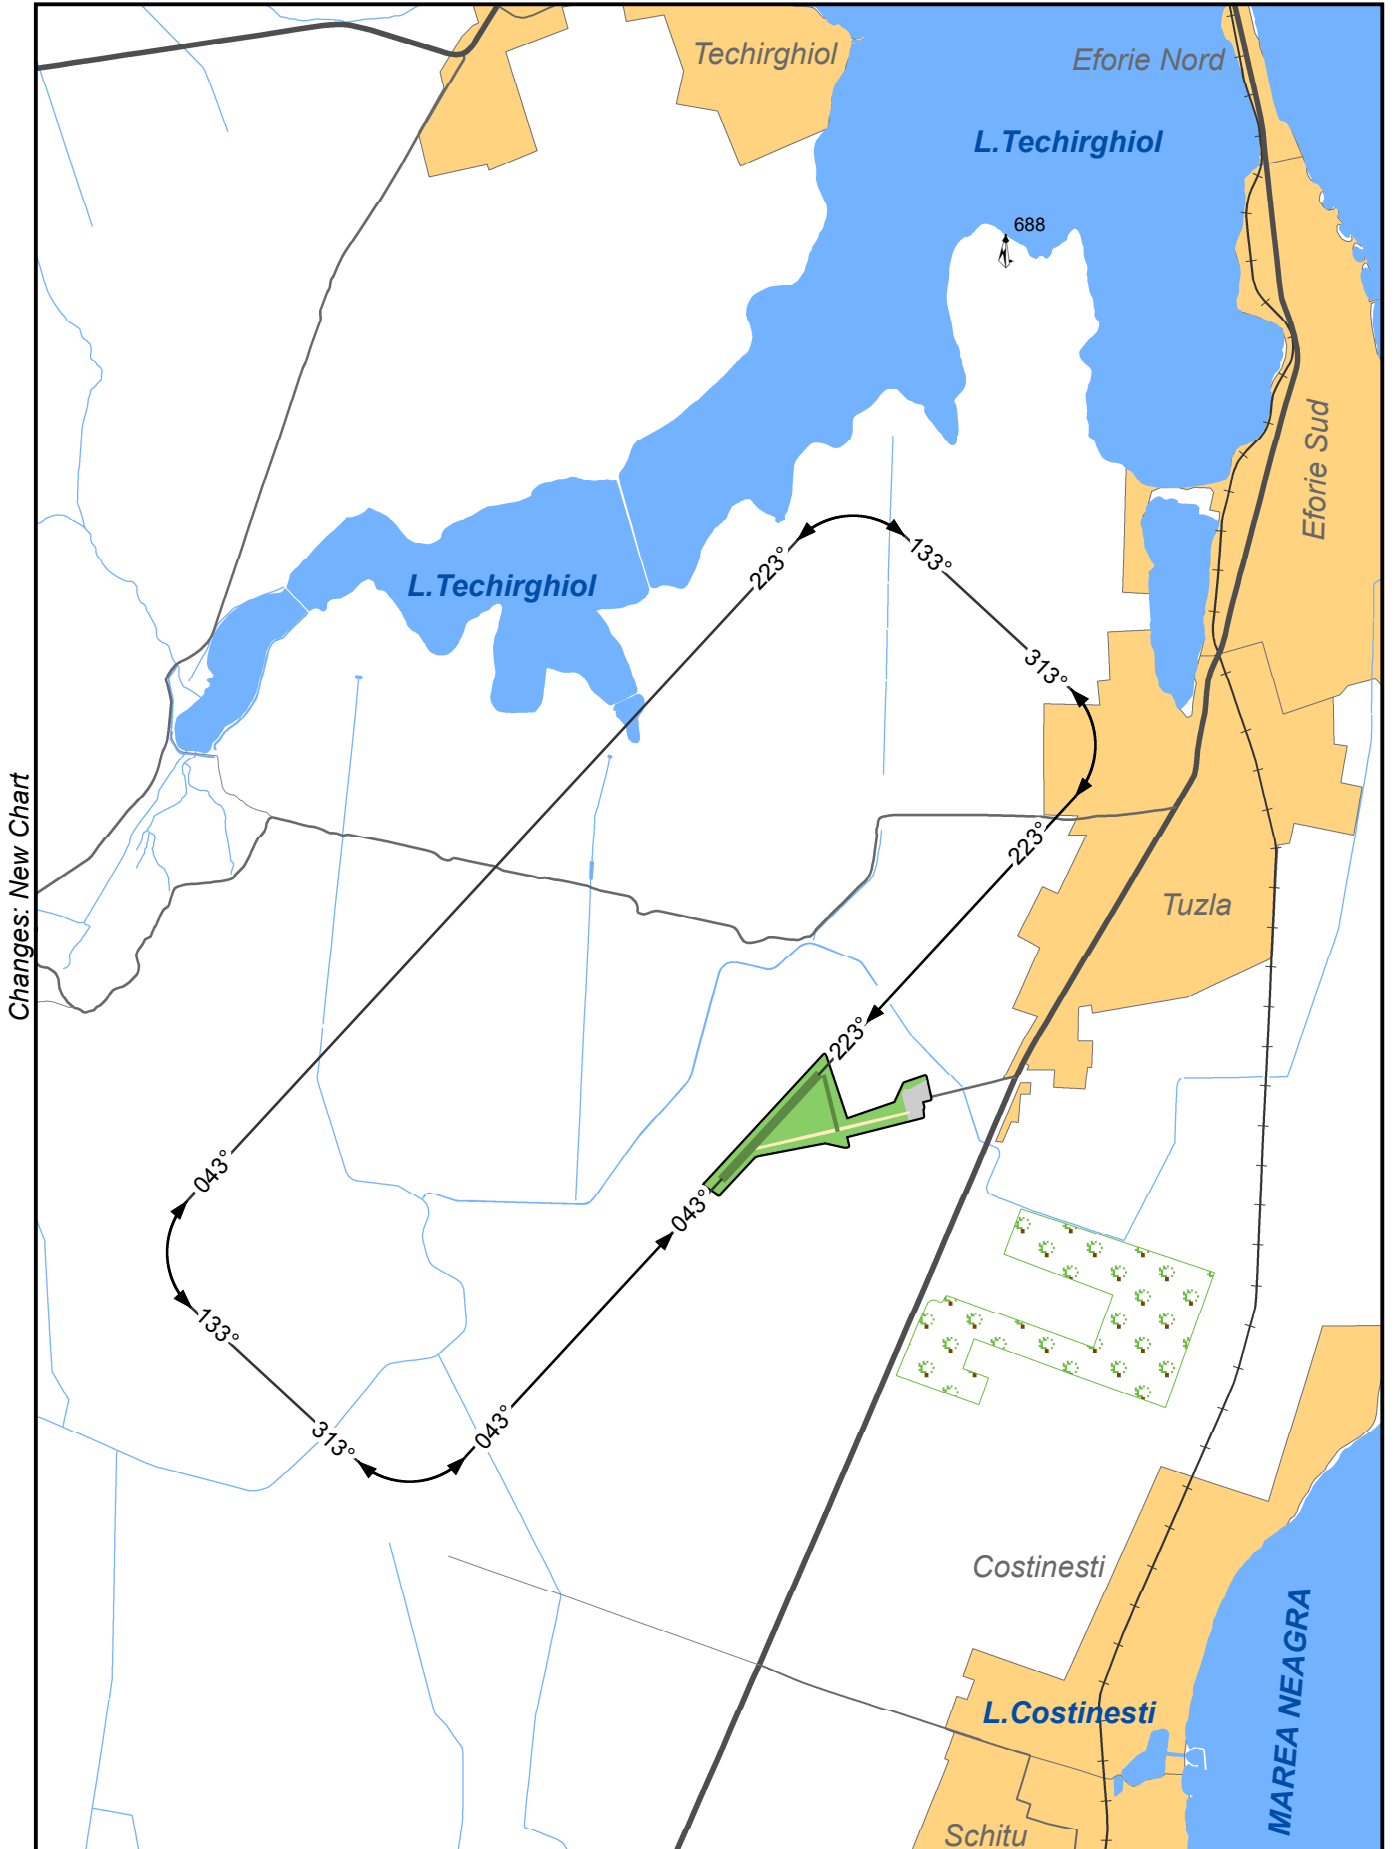

**VISUAL APPROACH
CHART - ICAO**

AERODROME ELEV **164 FT**

TUZLA / Tuzla (LRTZ)

OPC 128.9 MHZ

ARP 43° 59' 03" N
028° 36' 35" E

Changes: New Chart